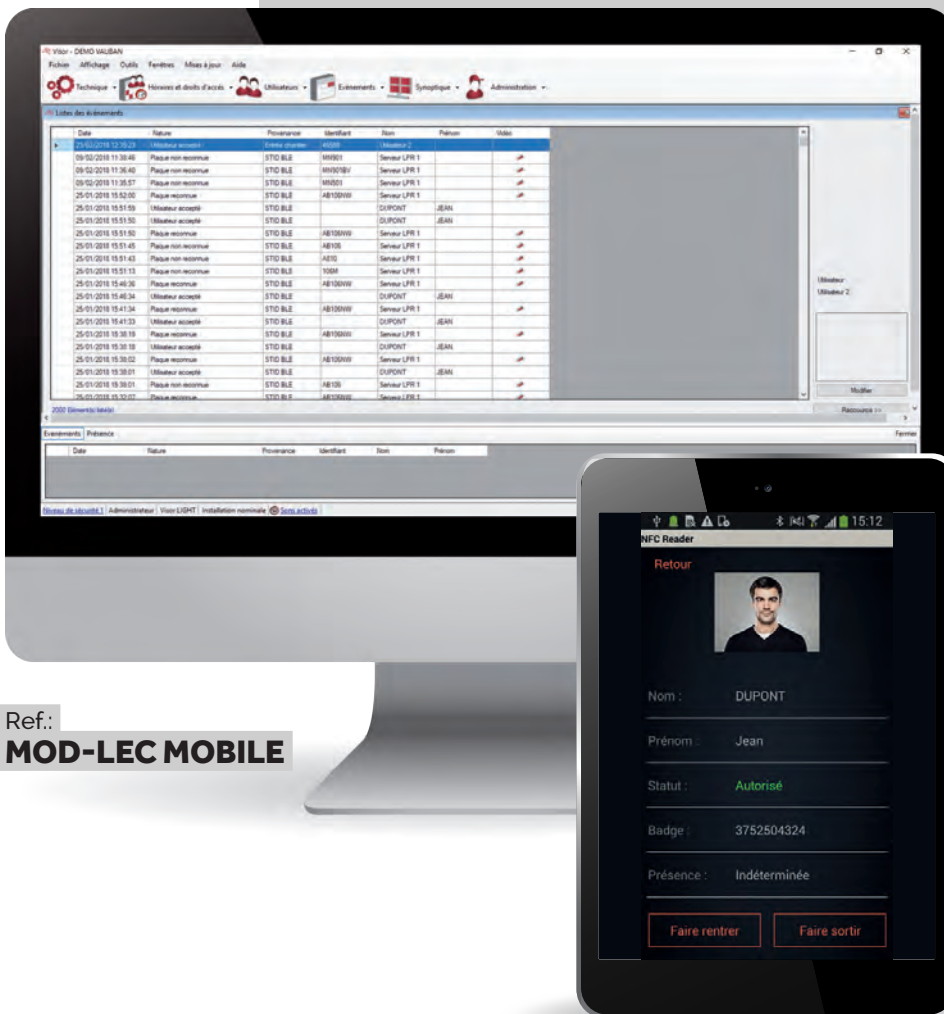

**SECURING WORKSITE
ACCESS, EVENTS,
EXTERNAL SITES**

**CONTROLLED ACCESS
MANAGEMENT FROM
A SMARTPHONE**

MOD-LEC MOBILE

PRODUCT INFORMATION SHEET

MANAGEMENT OF A ZONE FROM A SMARTPHONE

MOD-LEC MOBILE is an additional module for VISOR®. It allows inputs and outputs to be managed with the verification of the user's identity and status. MOD-LEC MOBILE reads QR Codes or MIFARE Classic format badges.

KEY FEATURES

- Input and output control with anti-pass back management
- Photo display
- Management of statuses and validity dates
- Compatible with Android, NFC, NXP (MIFARE) smartphones
- Centralised management on Visio using Wifi or 3/4 G
- Compatible with QR Codes and Mifare Classic badges

Ref.: **MOD-LEC MOBILE**